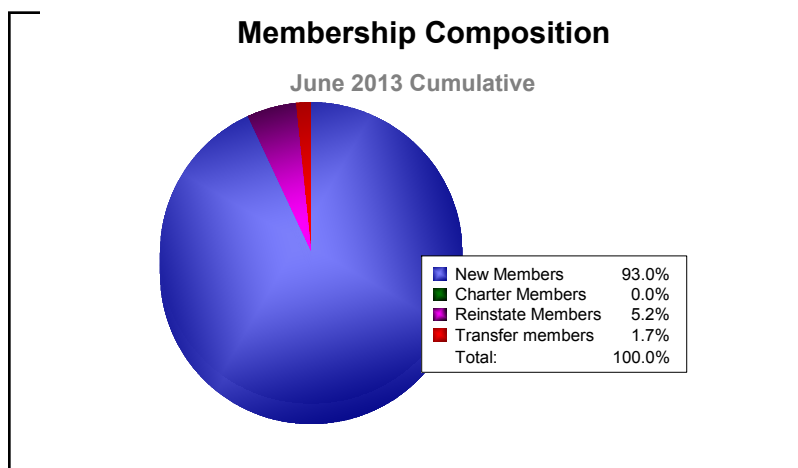

Year	New Clubs	Dropped Clubs	Gain/Loss Clubs	New Members	Charter Members	Reinstate Members	Transfer Members	Total Member Added	Total Members Dropped	Gain/Loss Members
2008-2009	1	-5	-4	108	21	2	8	139	-193	-54
2009-2010	0	-3	-3	121	8	4	11	144	-124	20
2010-2011	2	0	2	134	40	6	4	184	-124	60
2011-2012	1	0	1	152	32	10	6	200	-130	70
2012-2013	0	-1	-1	107	0	6	2	115	-195	-80
Average	1	-2	-1	124	20	6	6	156	-153	3

Year	New Clubs	Dropped Clubs	Gain/Loss Clubs	New Members	Charter Members	Reinstate Members	Transfer Members	Total Member Added	Total Members Dropped	Gain/Loss Members
2008-2009	0	0	0	0	0	0	0	0	-1	-1
2009-2010	0	0	0	0	0	0	0	0	-1	-1
2010-2011	0	0	0	1	0	0	0	1	0	1
2011-2012	0	0	0	0	0	0	0	0	0	0
2012-2013	0	0	0	0	0	0	0	0	-11	-11
Average	0	0	0	0	0	0	0	0	-3	-2