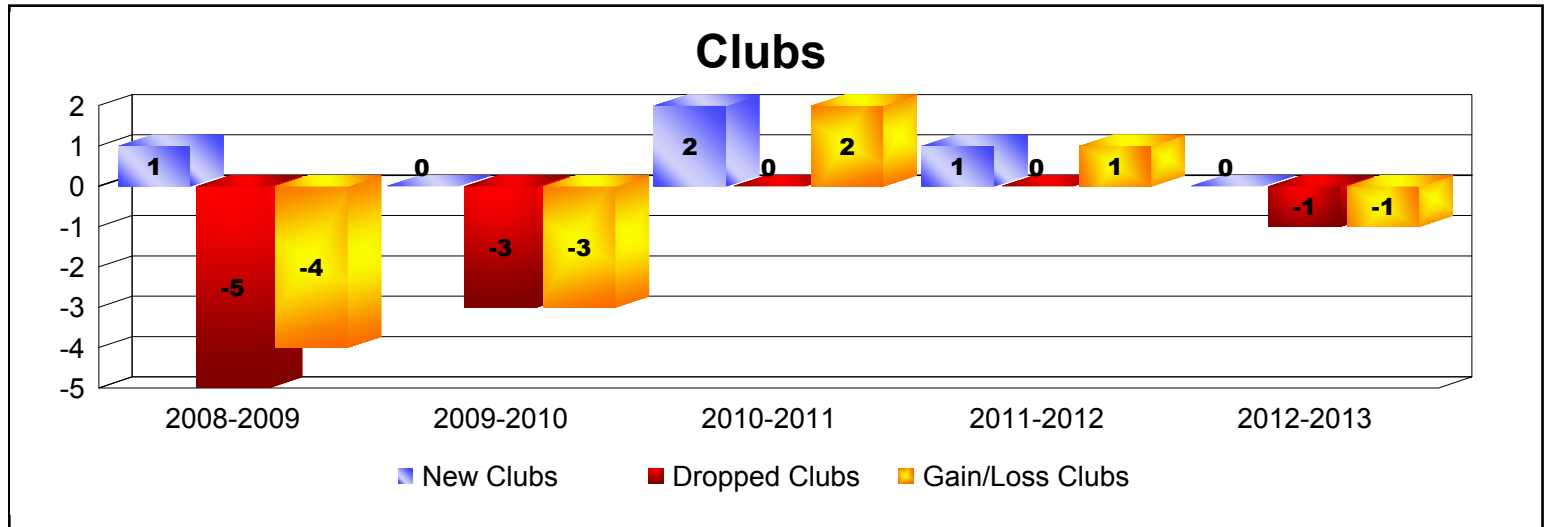

Year	New Clubs	Dropped Clubs	Gain/Loss Clubs	New Members	Charter Members	Reinstate Members	Transfer Members	Total Member Added	Total Members Dropped	Gain/Loss Members
2008-2009	1	-5	-4	108	21	2	8	139	-193	-54
2009-2010	0	-3	-3	121	8	4	11	144	-124	20
2010-2011	2	0	2	134	40	6	4	184	-124	60
2011-2012	1	0	1	152	32	10	6	200	-130	70
2012-2013	0	-1	-1	107	0	6	2	115	-195	-80
Average	1	-2	-1	124	20	6	6	156	-153	3

Year	New Clubs	Dropped Clubs	Gain/Loss Clubs	New Members	Charter Members	Reinstate Members	Transfer Members	Total Member Added	Total Members Dropped	Gain/Loss Members
2008-2009	0	0	0	0	0	0	0	0	-1	-1
2009-2010	0	0	0	0	0	0	0	0	-1	-1
2010-2011	0	0	0	1	0	0	0	1	0	1
2011-2012	0	0	0	0	0	0	0	0	0	0
2012-2013	0	0	0	0	0	0	0	0	-11	-11
Average	0	0	0	0	0	0	0	0	-3	-2