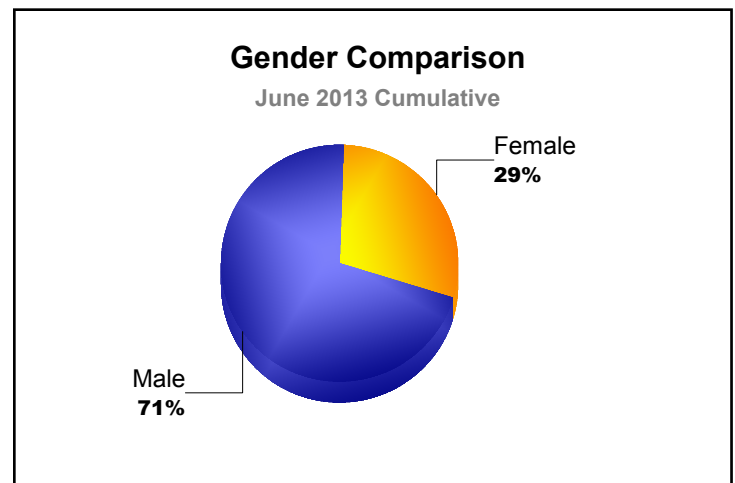

Year	New Clubs	Dropped Clubs	Gain/Loss Clubs	New Members	Charter Members	Reinstate Members	Transfer Members	Total Member Added	Total Members Dropped	Gain/Loss Members
2008-2009	1	-5	-4	108	21	2	8	139	-193	-54
2009-2010	0	-3	-3	121	8	4	11	144	-124	20
2010-2011	2	0	2	134	40	6	4	184	-124	60
2011-2012	1	0	1	152	32	10	6	200	-130	70
2012-2013	0	-1	-1	107	0	6	2	115	-195	-80
Average	1	-2	-1	124	20	6	6	156	-153	3