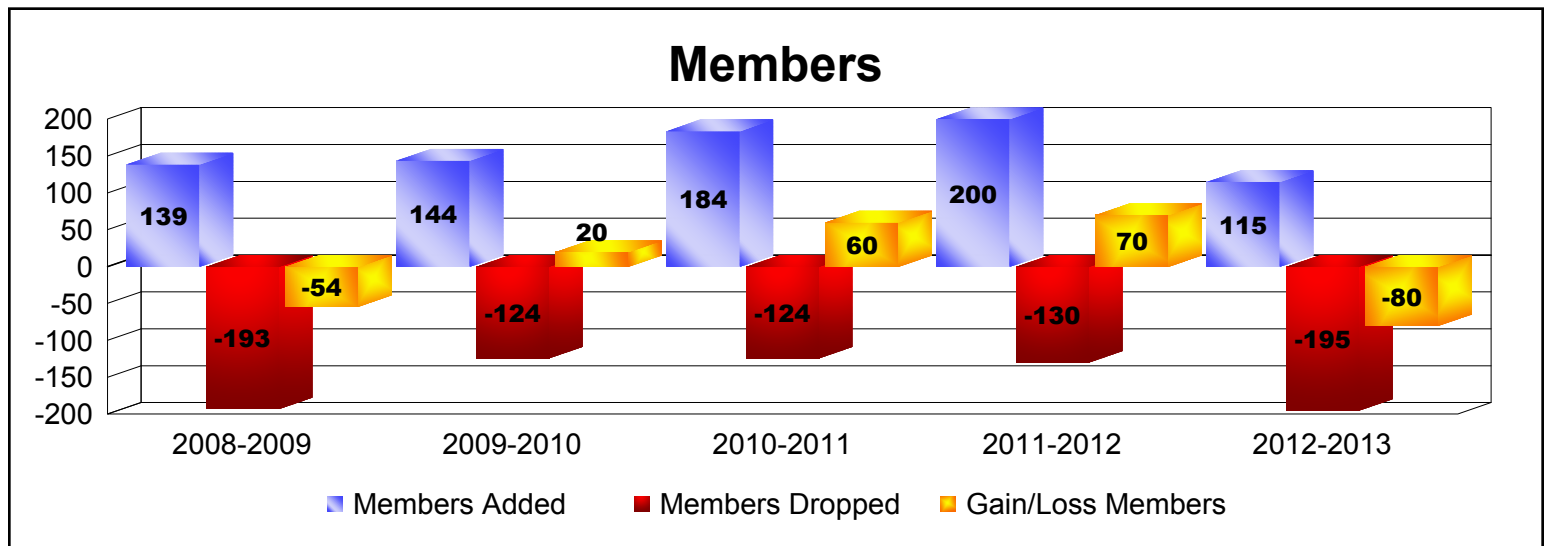

Year	New Clubs	Dropped Clubs	Gain/Loss Clubs	New Members	Charter Members	Reinstate Members	Transfer Members	Total Member Added	Total Members Dropped	Gain/Loss Members
2008-2009	1	-5	-4	108	21	2	8	139	-193	-54
2009-2010	0	-3	-3	121	8	4	11	144	-124	20
2010-2011	2	0	2	134	40	6	4	184	-124	60
2011-2012	1	0	1	152	32	10	6	200	-130	70
2012-2013	0	-1	-1	107	0	6	2	115	-195	-80
Average	1	-2	-1	124	20	6	6	156	-153	3

Year	New Clubs	Dropped Clubs	Gain/Loss Clubs	New Members	Charter Members	Reinstate Members	Transfer Members	Total Member Added	Total Members Dropped	Gain/Loss Members
2008-2009	0	0	0	0	0	0	0	0	-1	-1
2009-2010	0	0	0	0	0	0	0	0	-1	-1
2010-2011	0	0	0	1	0	0	0	1	0	1
2011-2012	0	0	0	0	0	0	0	0	0	0
2012-2013	0	0	0	0	0	0	0	0	-11	-11
Average	0	0	0	0	0	0	0	0	-3	-2